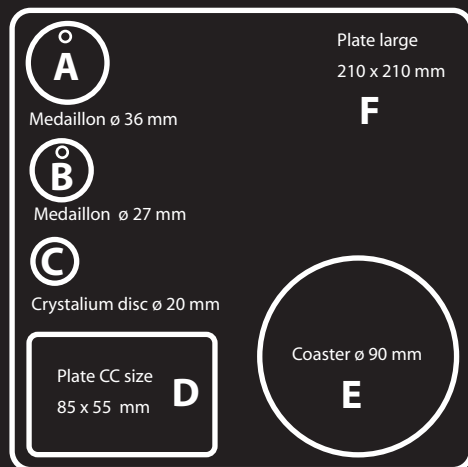

sizes and colors

Strength of plate depends on size (larger = stronger)
There are seven colors available:
purple, indigo, blue, green, yellow, orange, red.
The color has no influence on the strength of the plate's primary tachyon energy field but adds the specific frequency of each color .

All seven colors are available as complete sets for a discounted rate. Single colors are available separately.

The black crystallium discs for protection from EMF/EMR are available in 3 sizes only (C,D,F).
The crystallium discs for the handy are available in one size only (C) with 17 motifs or plain black.

Please follow the chart to the right to see the shape/size and color combinations available:

- A) 7 colors / Ying&Yang
- B) 7 colors
- C) plain black / black with motif
- D) 7 colors / black Crystallium plate
- E) 7 colors
- F) only purple and Crystallium (black) available

picture sizes to scale 1:2

elektrosmog (EMF/EMR)

Electrosmog in the environment caused by cellphones and antennas, high voltage power lines and household or office appliances can have a disturbing influence on any living organism. It is related to mood swings, depression, chronic fatigue, sleep disorders and various physical and psychosomatic disorders. Fortunately with our specially designed Crystallium discs you are given a powerful tool to prevent disharmonic field forces from sapping your life energy.

For the efficient harmonization of such disturbing fields and radiation we have developed the highly efficient Crystallium discs and plates. The Crystallium discs can be mounted on any wall or window facing the source of disturbance or it can be attached directly to the appliance emitting such fields. The plates are used to create a „bubble“ of harmonious frequency patterns and they can be placed below, on top or in the vicinity of a potential source of disturbance, such as your computer CPU and screen, TV, microwave oven (warning: **never** insert a plate **into** the microwave oven!), switch box or transformer. Crystallium plates and discs are especially helpful to cleanse and protect your sleeping space from EMF/EMR.

Stick one of the beautifully designed Crystallium discs on your cellphone and fit your cordless handset and base station with Crystallium discs or plates in order to harmonize the high levels of pulsed EM signals emitted by such devices.

some suggested applications

Apply plates of any size to aching body parts, on wounds, cuts, burns, on acupuncture points or on the chakra area. Carry them along with you throughout the day or treat yourself several times a day during shorter intervals. Note: The plates show different effects on different individuals. While some people hardly notice any sensation, others feel them quite strongly. Mild side effects can initially be caused due to onset of a detoxification process, but will usually subside after a short time. In case discomfort is felt, discontinue the use of the plate until you feel ok to reapply them. The plates also have shown very good results with plants and animals!

Keep a plate tucked into the pillow cover under your pillow. This has been reported helpful with insomnia as it often induced deep and relaxing sleep. You can also keep a plate in the pocket while attending exams, important meetings and when having a session with your dentist... Some pregnant women suffering from nausea have reported the plate's instant relieving action when placed on the stomach.